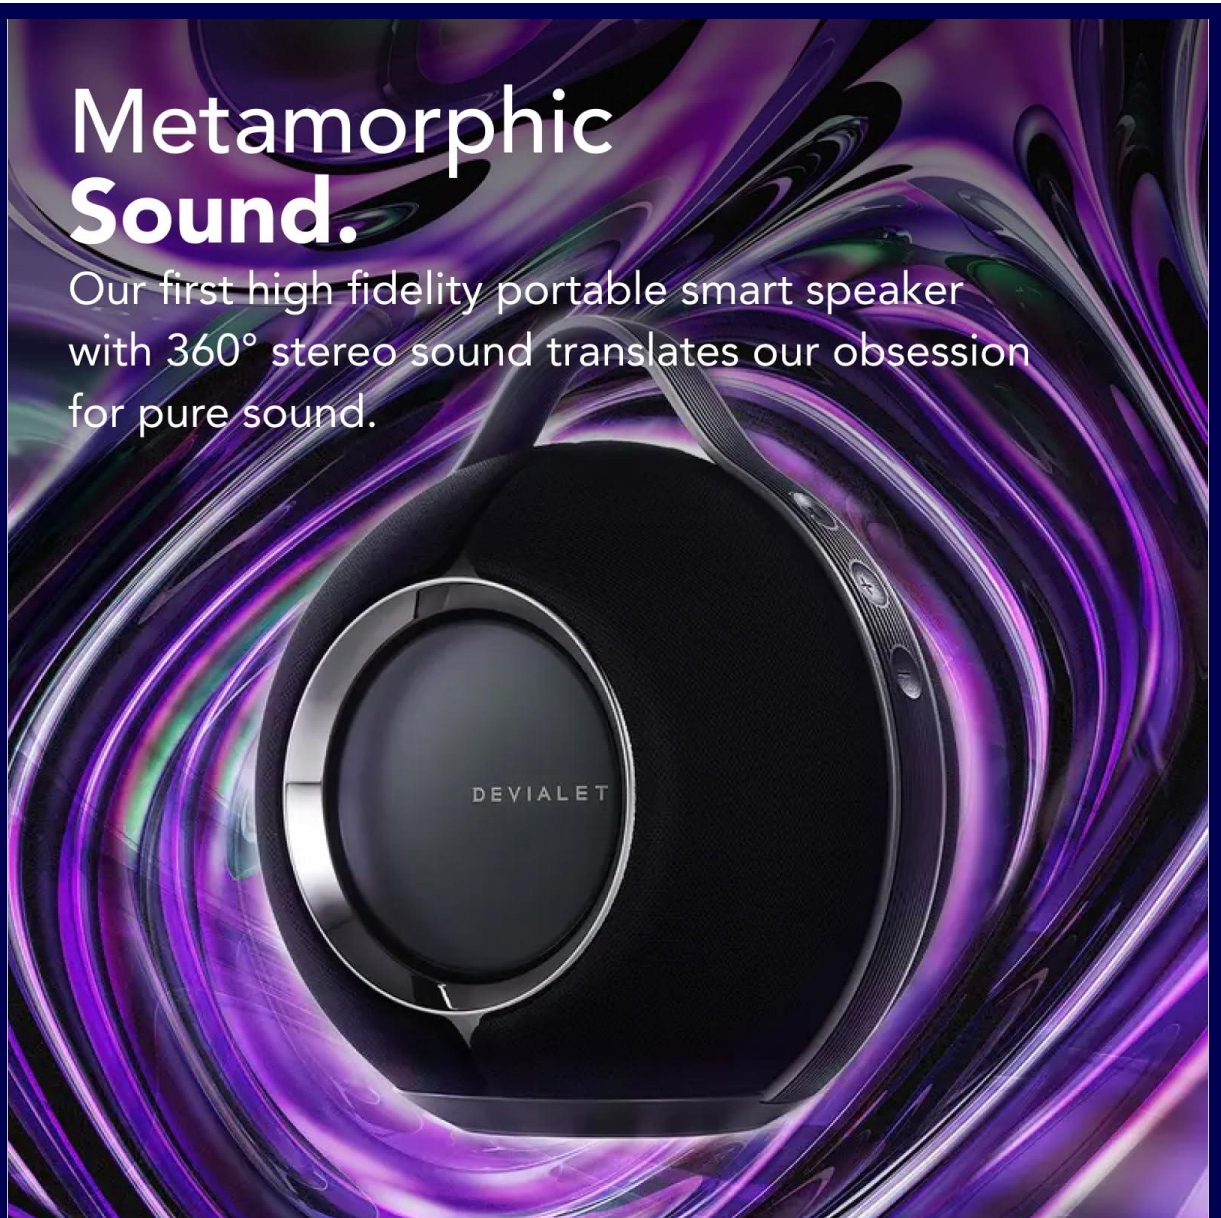

Metamorphic Sound.

Our first high fidelity portable smart speaker with 360° stereo sound translates our obsession for pure sound.

Interested in any of our audio products or want to learn more?